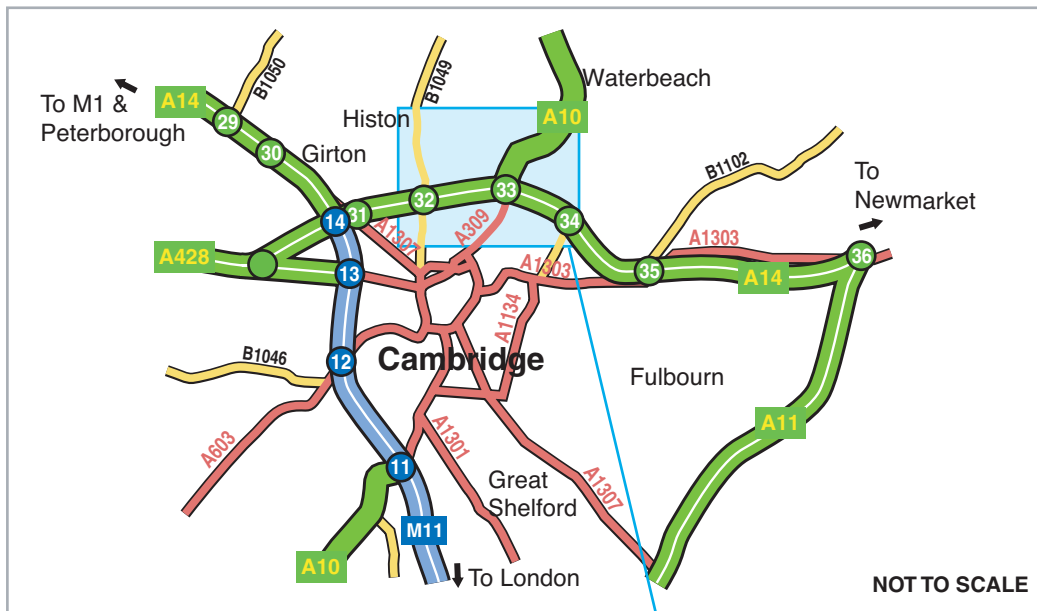

## BY CAR

**From the South via M11** – Northwards on M11. Exit at Junction 14, follow signs for Newmarket (A14E) and Ely (A10), on to the A14 travel eastwards. At 2nd junction, leave the A14, follow signs for Cambridge (A1309) and the Science Park.

\* Take the 4th exit from the roundabout marked Cambridge (A1309) and Science Park and down the A1309 in the right-hand lane marked Science Park. Take the right-hand filter lane for the Science Park at the 2nd set of traffic lights.

**From the West via A14** – Along the A14 eastwards leaving at junction marked Cambridge (A1309) and Science Park. See above \*

**From the West (via A428)** – Travel along the A428 eastwards and join the A14(E) for Newmarket. Leave the A14 at the junction marked Cambridge (A1309) and Science Park. See above \*

**From the North (via A10)** – Travel along the A10 down to the junction with the A14. Take the third exit from the roundabout marked Cambridge (A1309) and Science Park. See above \*

**From the East (via A14)** – Travel along the A14 westwards, exiting at the junction marked Cambridge (A1309) and Ely (A10). See above \*