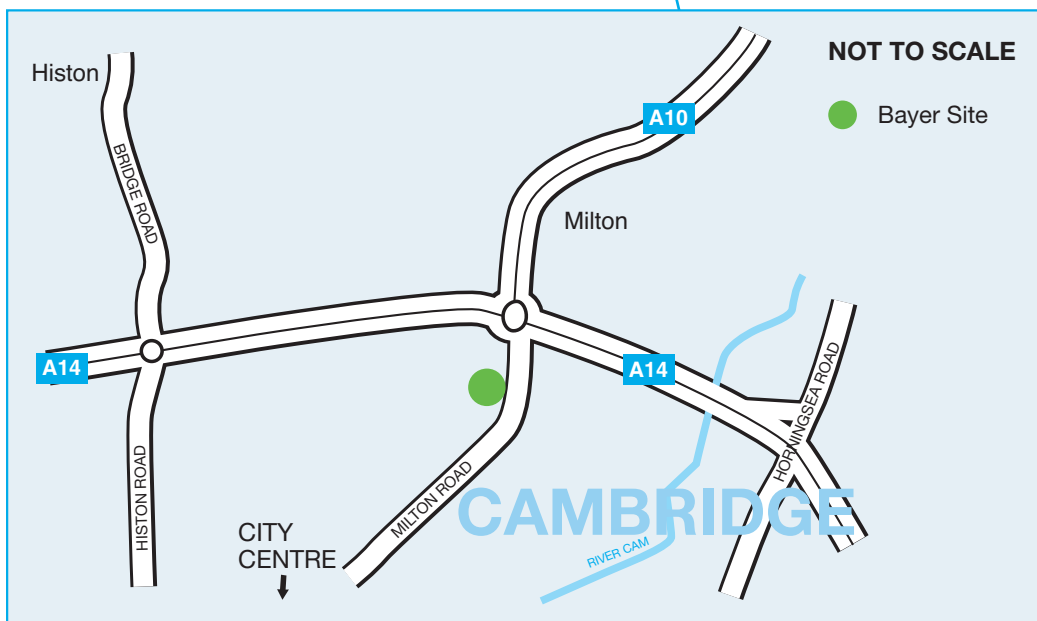

\* Take the 4th exit from the roundabout marked Cambridge (A1309) and Science Park and down the A1309 in the right-hand lane marked Science Park. Take the right-hand filter lane for the Science Park at the 2nd set of traffic lights.

**From the West via A14** – Along the A14 eastwards leaving at junction marked Cambridge (A1309) and Science Park. See above \*

**From the West (via A428)** – Travel along the A428 eastwards and join the A14(E) for Newmarket. Leave the A14 at the junction marked Cambridge (A1309) and Science Park. See above \*

**From the North (via A10)** – Travel along the A10 down to the junction with the A14. Take the third exit from the roundabout marked Cambridge (A1309) and Science Park. See above \*

**From the East (via A14)** – Travel along the A14 westwards, exiting at the junction marked Cambridge (A1309) and Ely (A10). See above \*

## DETAIL OF AREA