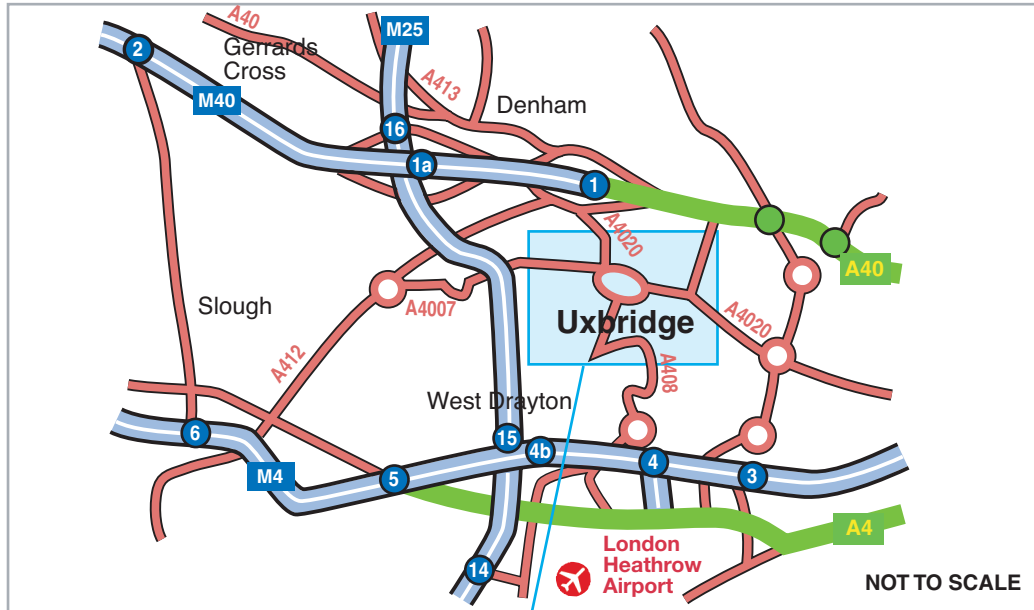

# How to get to Bayer HealthCare, Uxbridge

## BY CAR

Uxbridge is situated approximately 20 miles to the west of London, about two miles from Junction 1 of the M40.

Hunton House is just off the Oxford Road (A4020) near to the town centre.

## BY TRAIN

Uxbridge is served by both the Piccadilly and Metropolitan tube lines. It is about an 8 minute walk from the station to Hunton House.

## BY AIR

Uxbridge is 6 miles north of London Heathrow Airport, about 25 minutes by car depending on traffic.