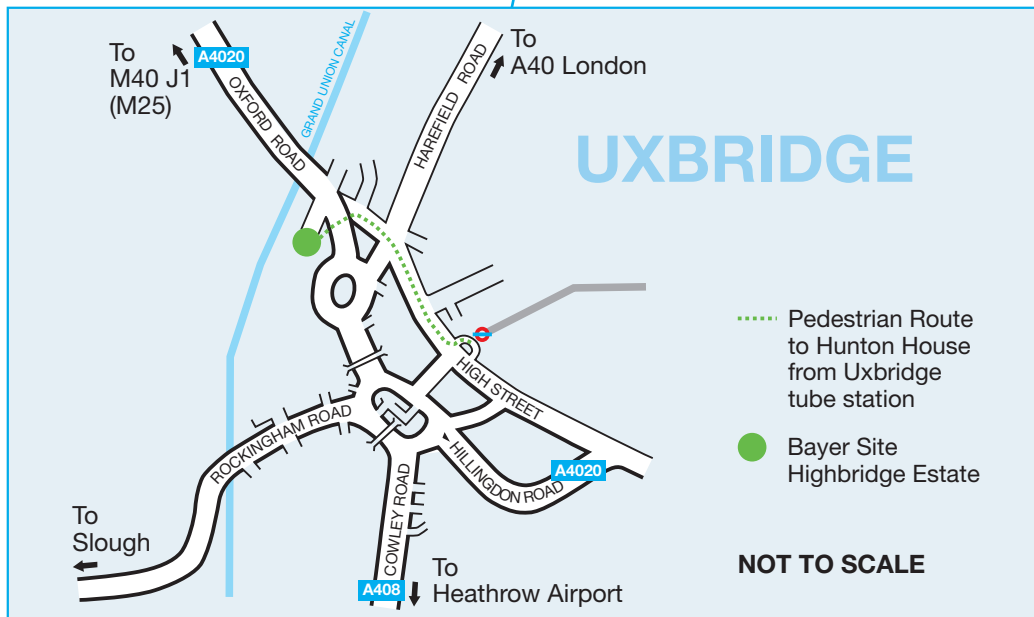

DETAIL OF AREA

CONTACT DETAILS

Bayer Healthcare
Hunton House
Highbridge Estate
Oxford Road
Uxbridge
UB8 1HU
Tel: 01895 81 6900