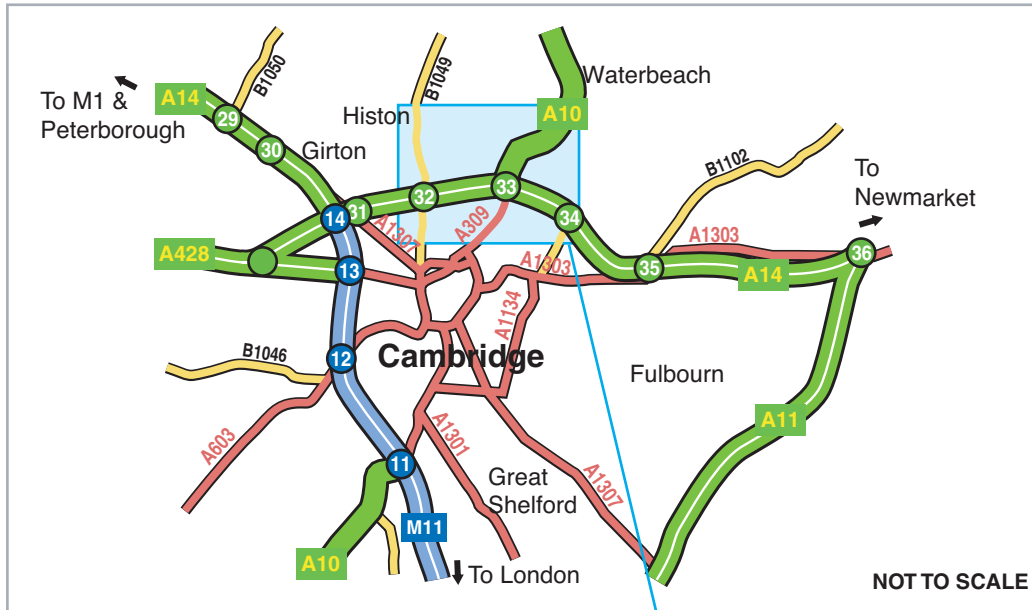

## DETAIL OF AREA

## BY CAR

**From the South via M11** – Northwards on M11. Exit at Junction 14, follow signs for Newmarket (A14E) and Ely (A10), on to the A14 travel eastwards. At 2nd junction, leave the A14, follow signs for Cambridge (A1309) and the Science Park.

**From the West via A14** – Along the A14 eastwards leaving at junction marked Cambridge (A1309) and Science Park. See above \*

**From the West (via A428)** – Travel along the A428 eastwards and join the A14(E) for Newmarket. Leave the A14 at the junction marked Cambridge (A1309) and Science Park. See above \*

**From the North (via A10)** – Travel along the A10 down to the junction with the A14. Take the third exit from the roundabout marked Cambridge (A1309) and Science Park. See above \*

**From the East (via A14)** – Travel along the A14 westwards, exiting at the junction marked Cambridge (A1309) and Ely (A10). See above \*