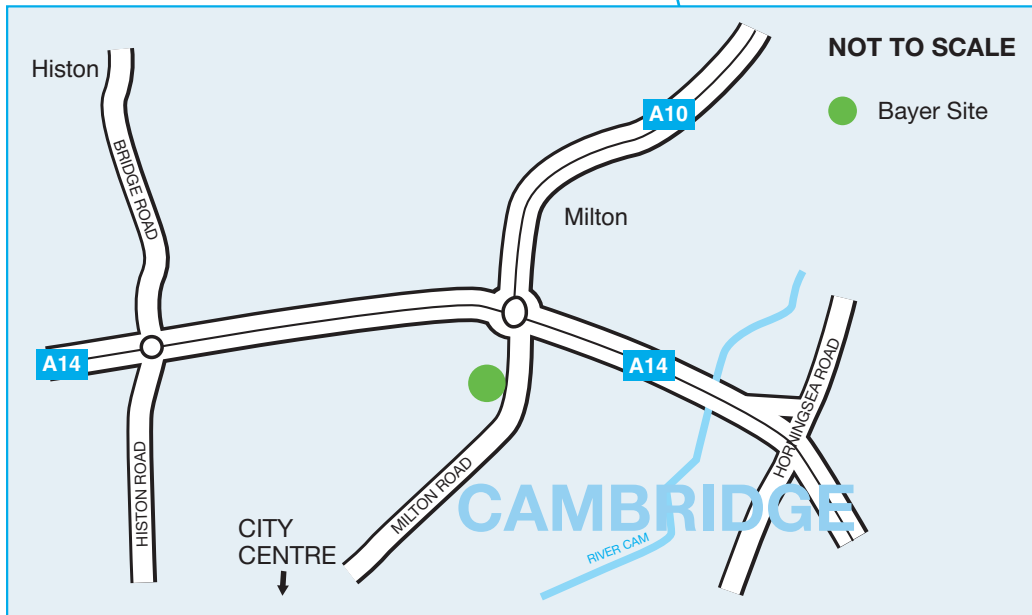

## DETAIL OF AREA

## BY CAR

**From the South via M11** – Northwards on M11. Exit at Junction 14, follow signs for Newmarket (A14E) and Ely (A10), on to the A14 travel eastwards. At 2nd junction, leave the A14, follow signs for Cambridge (A1309) and the Science Park.

**From the West via A14** – Along the A14 eastwards leaving at junction marked Cambridge (A1309) and Science Park. See above \*

**From the West (via A428)** – Travel along the A428 eastwards and join the A14(E) for Newmarket. Leave the A14 at the junction marked Cambridge (A1309) and Science Park. See above \*

**From the North (via A10)** – Travel along the A10 down to the junction with the A14. Take the third exit from the roundabout marked Cambridge (A1309) and Science Park. See above \*

**From the East (via A14)** – Travel along the A14 westwards, exiting at the junction marked Cambridge (A1309) and Ely (A10). See above \*