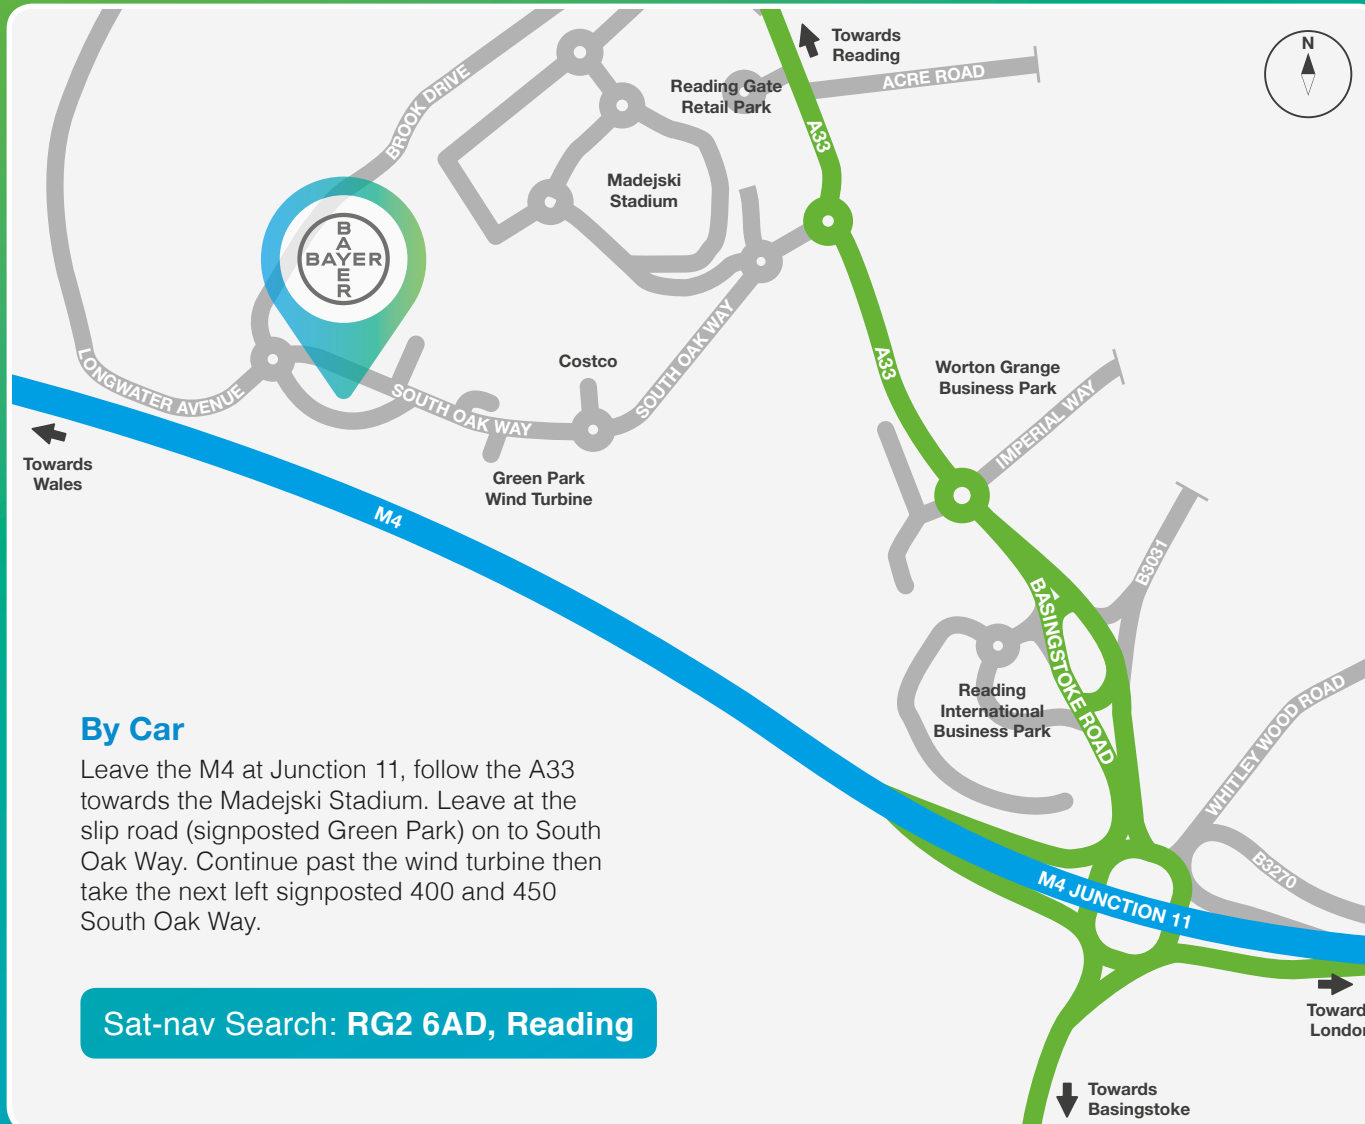

Directions to Bayer

By Car

Leave the M4 at Junction 11, follow the A33 towards the Madejski Stadium. Leave at the slip road (signposted Green Park) on to South Oak Way. Continue past the wind turbine then take the next left signposted 400 and 450 South Oak Way.

Sat-nav Search: **RG2 6AD, Reading**

By Train

Our local station is Reading, approximately 12 minutes taxi ride away. There are direct train services running to key destinations: London Paddington (24 minutes); Oxford (23 minutes); Bristol (53 minutes); Birmingham (92 minutes).

Bus

A shuttle bus (route 53) runs to Green Park from the town centre and the rail station every 10 minutes at peak times. Buses run to and from the park all day.

By Air

Reading is 30 miles away from London Heathrow Airport, served by the M4, it is about 40 minutes by car depending on traffic.

Visitor Parking

Visitors' parking can be found adjacent to the building and is identifiable by the letter V marked in the parking space. If all the visitors parking spaces are full, please find a parking space outlined in white in the multi storey car park. Please do not park in spaces outlined in yellow. The Multi storey car park is located to your left as you leave the main road.