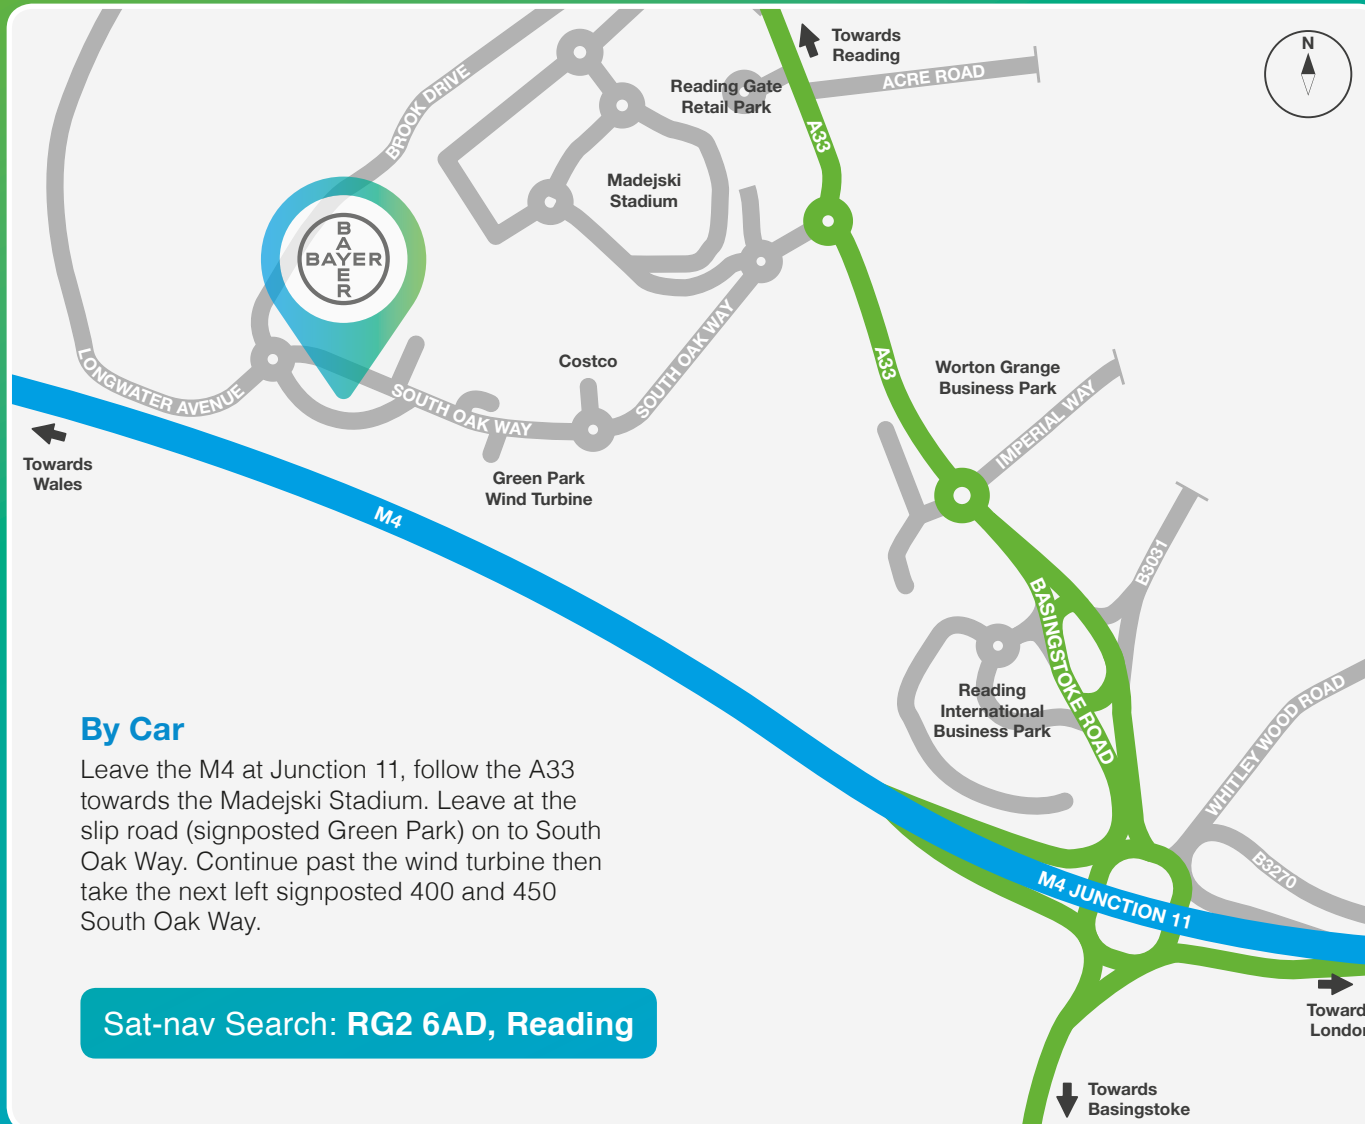

# Directions to Bayer

## By Car

Leave the M4 at Junction 11, follow the A33 towards the Madejski Stadium. Leave at the slip road (signposted Green Park) on to South Oak Way. Continue past the wind turbine then take the next left signposted 400 and 450 South Oak Way.

## By Train

Our local station is Reading, approximately 12 minutes taxi ride away. There are direct train services running to key destinations: London Paddington (24 minutes); Oxford (23 minutes); Bristol (53 minutes); Birmingham (92 minutes).

## By Air

Reading is 30 miles away from London Heathrow Airport, served by the M4, it is about 40 minutes by car depending on traffic.